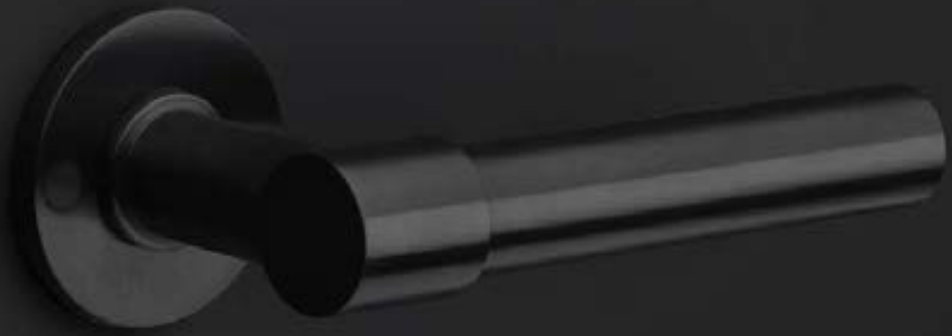

Panton.

ONE PBL20XL/50
satin black

ONE PBL20XL/50
bronze

ONE PBL20XL/50
PVD satin black

ONE PBL20XL/50
PVD satin gold

ONE PBL20XL/50
white

ONE PBL20XL/50
satin stainless steel

Restaurant Noma 2.0