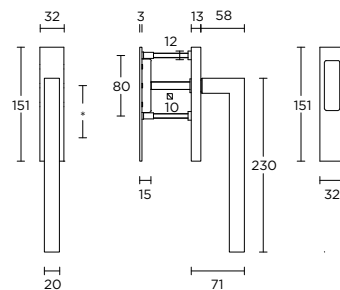

- 1 4

single solid internal lift-up sliding door handle with external flush pull

* blind or Y69

massieve set hefschuifdeurbeslag inclusief inbouwkom voor buitenzijde

* blind of PC69

more options available:
pricelist or formani.com/005K