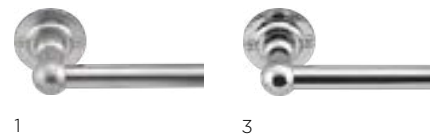

FVL100/48

1

3

formani.com/O002