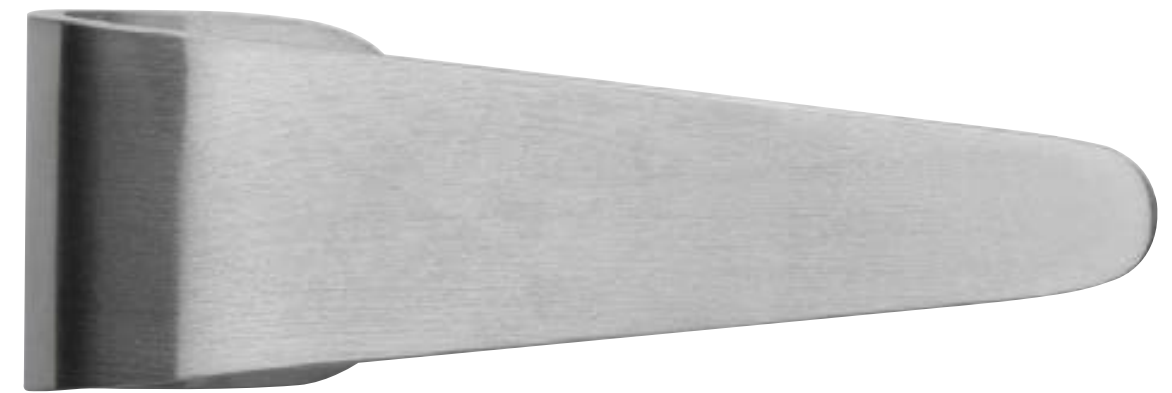

Go to page 507

Mathieu Bruls

“In appearance EDGY shows what it does; while handling, she feels like another body.”

Maastricht, the Netherlands

Design philosophy: “Go with the flow, knowing when to go against it.”