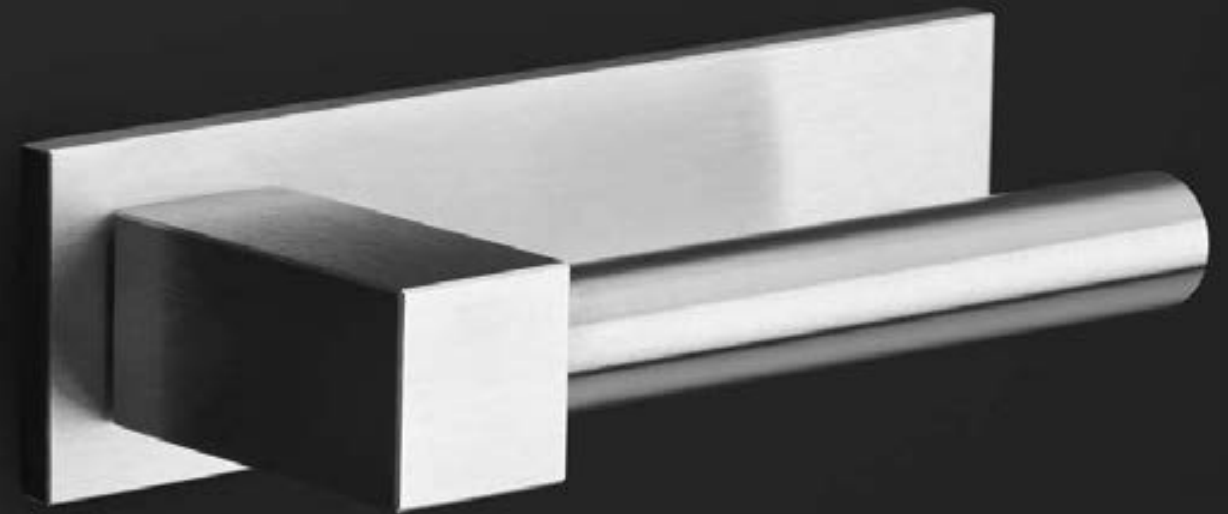

BOBBY EK100
satin stainless steel

BOBBY EK100
bronze

BOBBY EK100
bronze

Huizen, the Netherlands

BOBBY reference: Private residence and showroom Eric Kuster Metropolitan Luxury
Interior design: Eric Kuster
Photography: Jurrit van der Waal
Product: BOBBY EK100 satin stainless steel