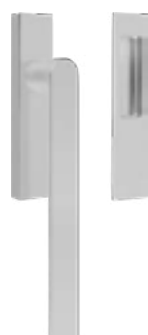

solid cabinet knob

massieve
meubelknop

formani.com/D018

PBI102V

solid front door knob
fixed on rosemassieve voordeurknop
vast op rozet

PBA230

formani.com/D019

single solid internal lift-up sliding
door handle with external flush pull