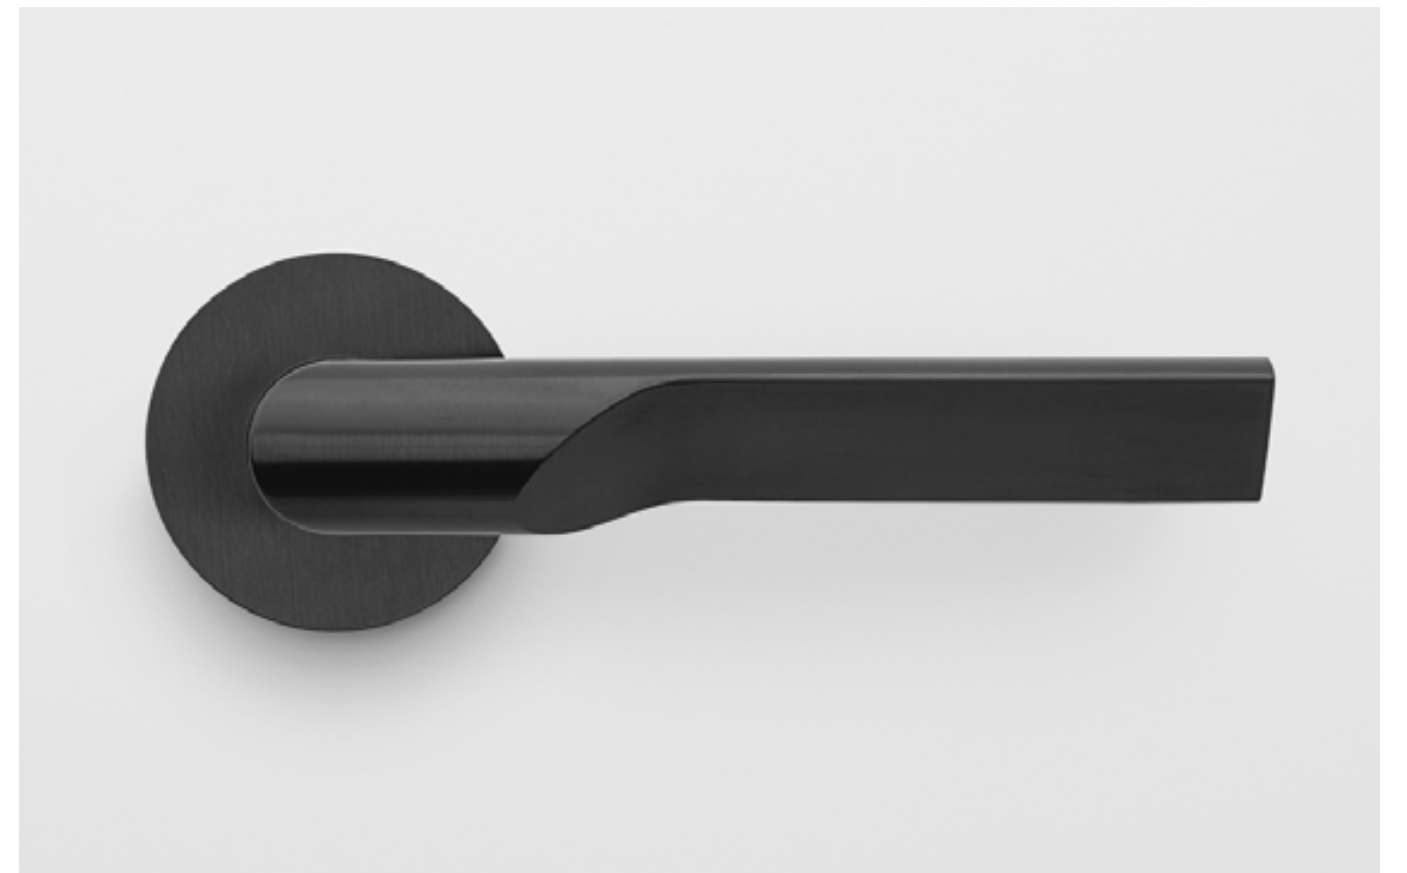

RIVIO GL101
PVD satin gold

RIVIO GL101
satin stainless steel

RIVIO GL101
bronze

About Gensler

Gensler is a global architecture, design, and planning firm with 53 locations and more than 7,000 professionals networked across the Americas, Europe, Greater China, Asia Pacific, and the Middle East. Founded in 1965, the firm works globally with more than 4,000 clients across more than 29 practice areas spanning the work, lifestyle, community, and health sectors. We are guided by our mission to create a better world through the power of design, and the source of our strength is our people.