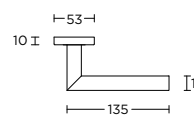

sprung lever handle attached to rose with metal sub-rose

deurkruk vast-draaibaar geveerd op rozet met metalen onderconstructie

- BSQN53
- BSQY53
- BSQB53
- BSQWC53