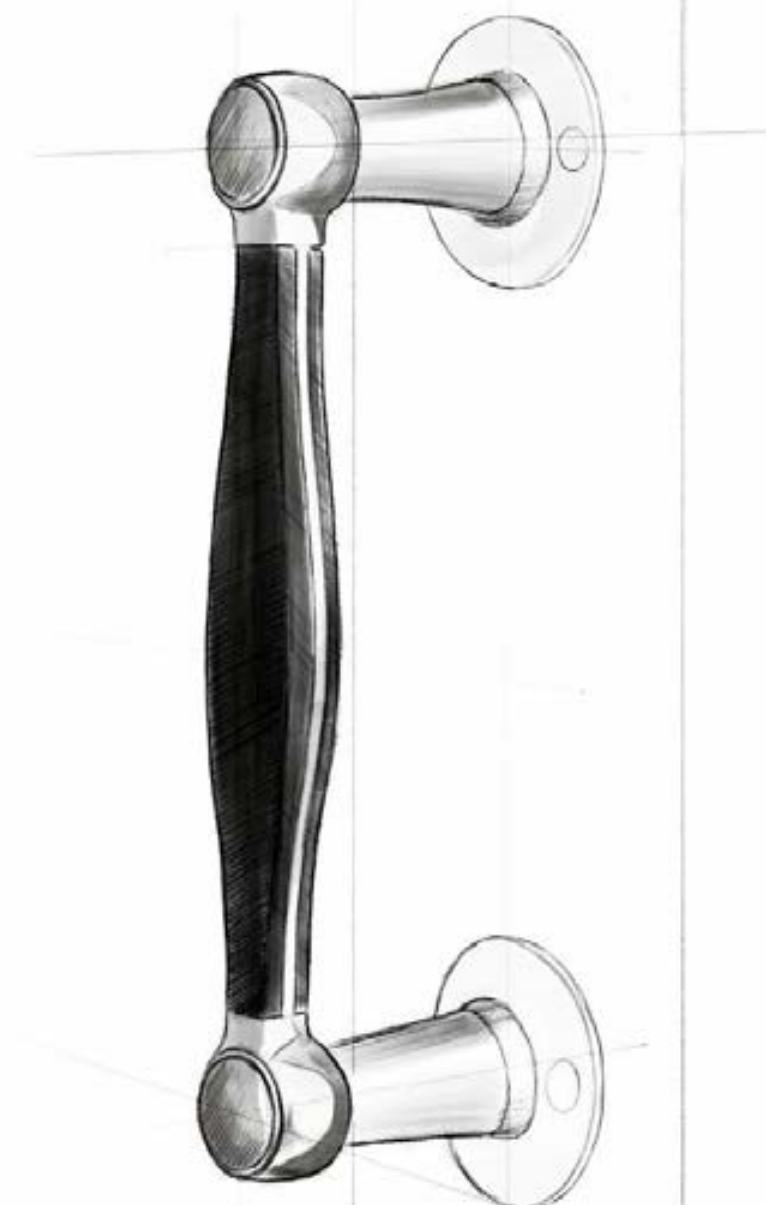

Accessoires

Meubelknoppen

430
431

432

433
433

433

BOSCO LZ100
satin stainless steel/satin black

BOSCO LZ100MA
polished stainless steel/carrara marble