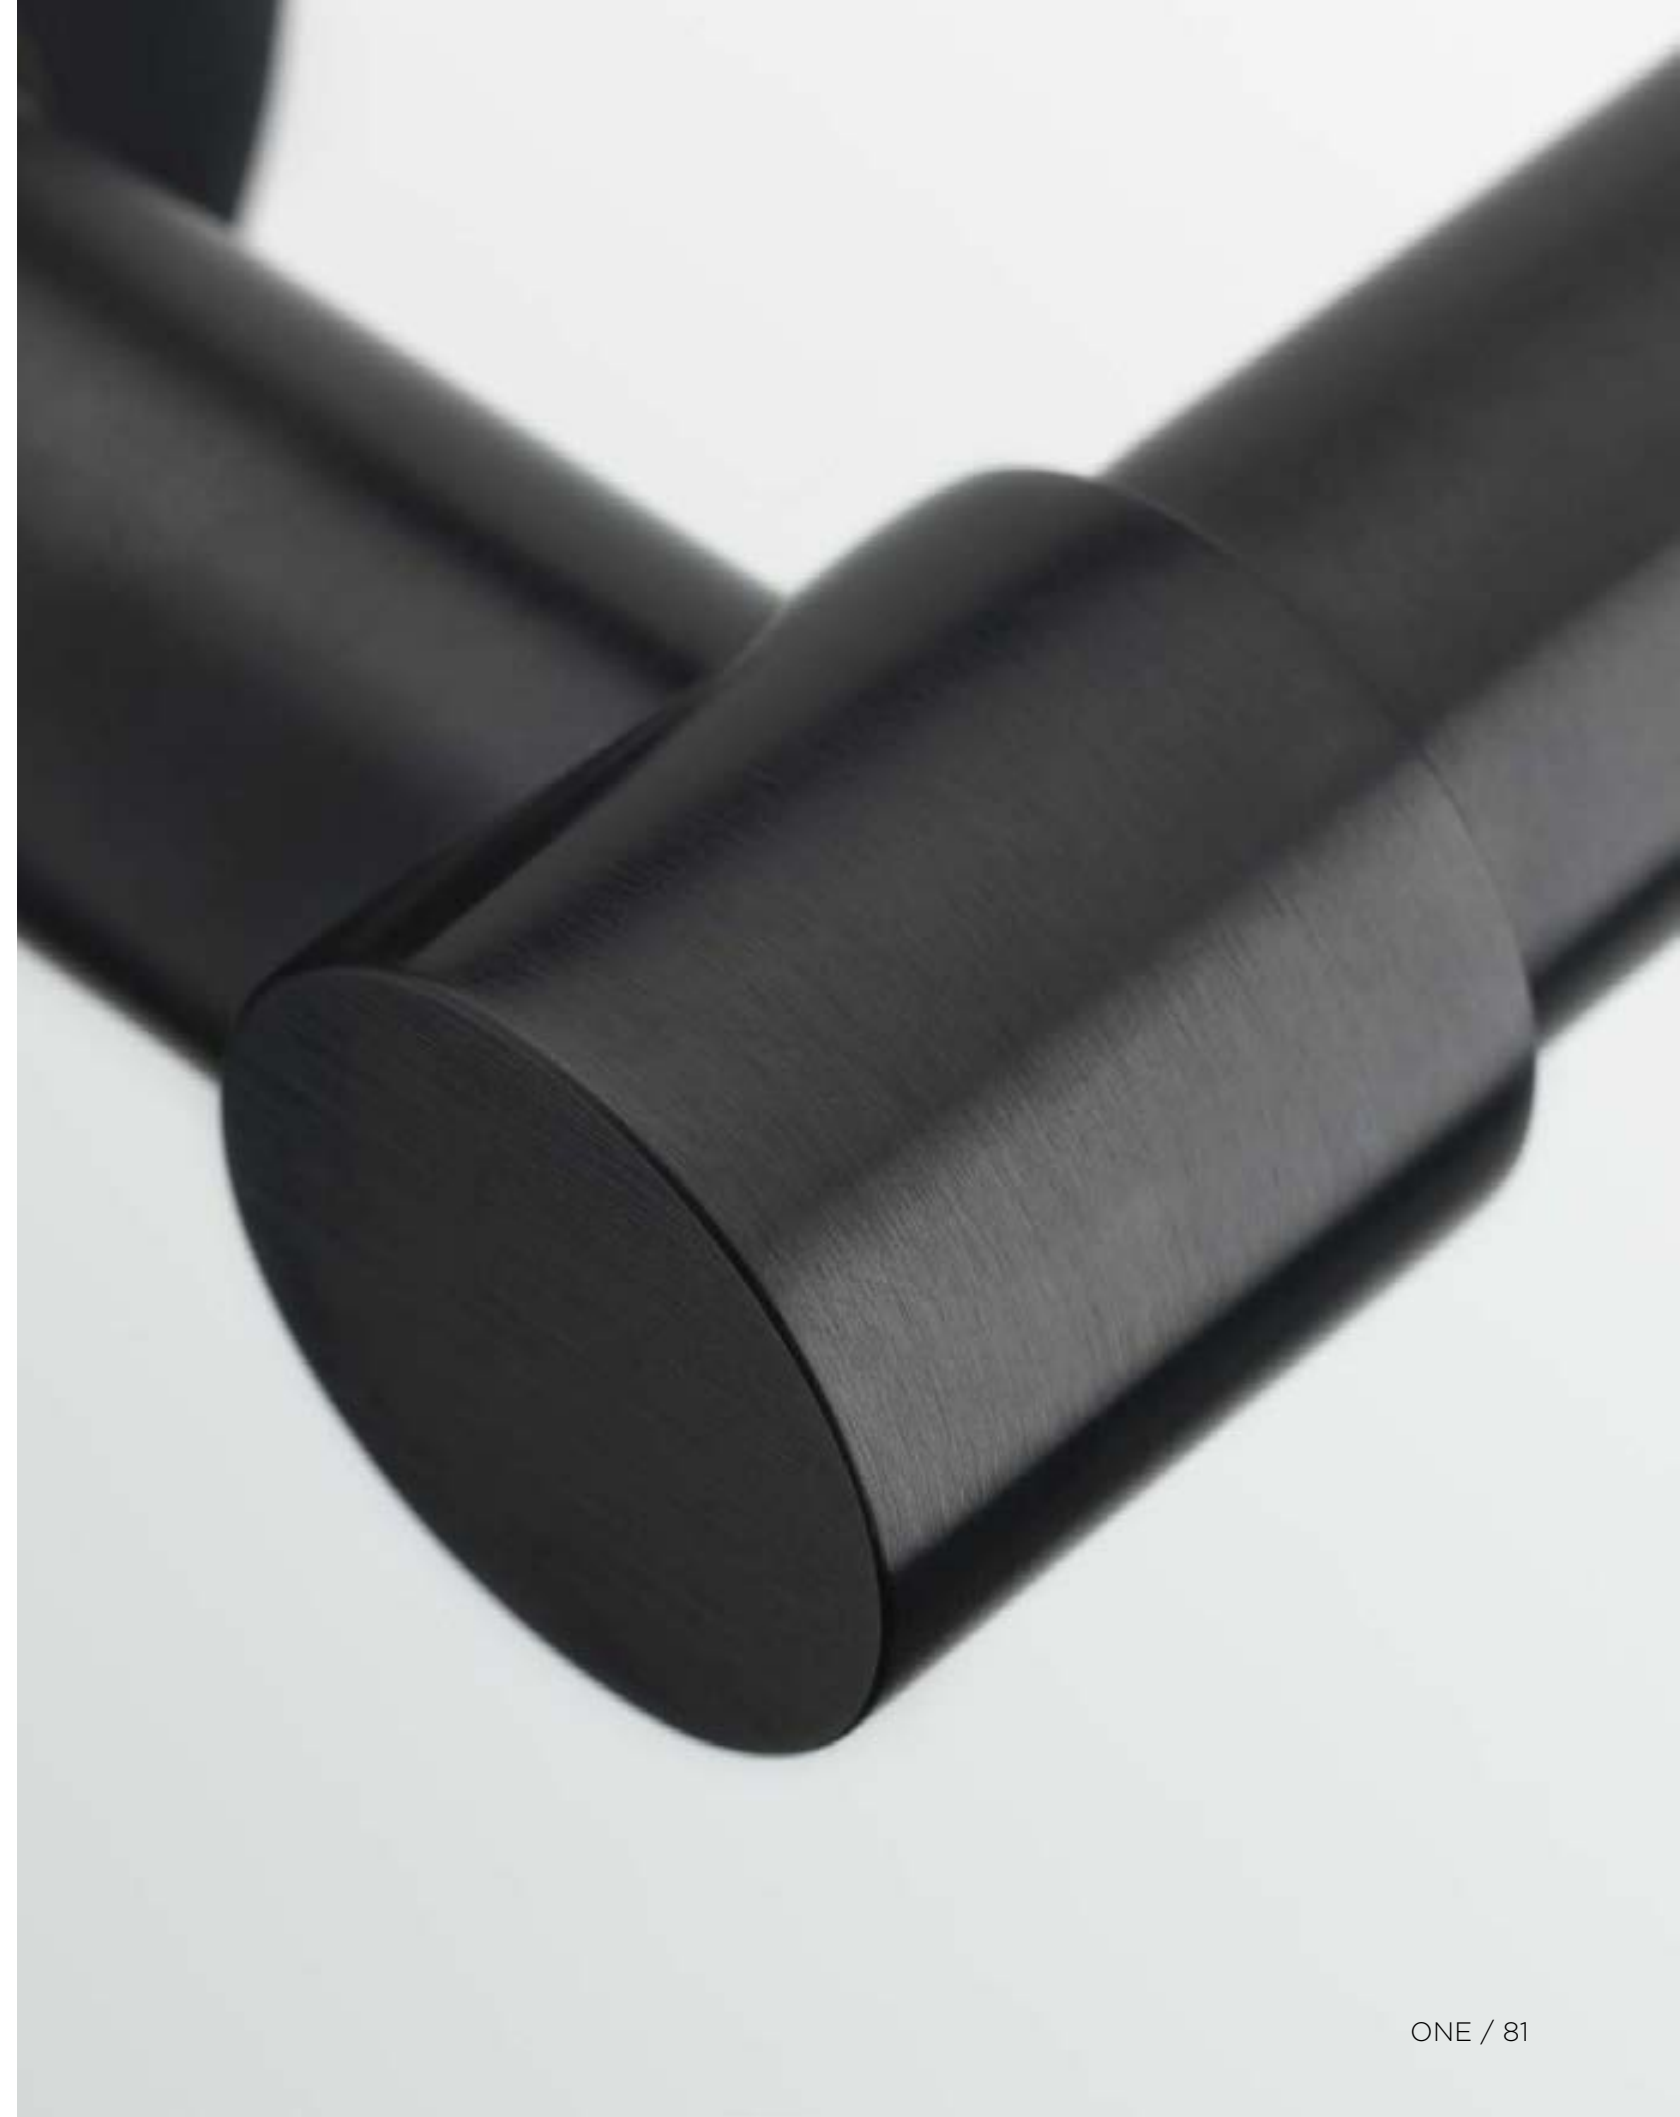

by Piet Boon

A true icon

A true icon

Simplicity is the essence of the design of our iconic ONE collection by Piet Boon, with the cylindrical volume forming its core. The clean lines and high-quality finish embody beauty and refinement, forming a coherent, elegant whole. It's safe to say that the ONE collection has developed into a true icon in the world of door handles and interior design.