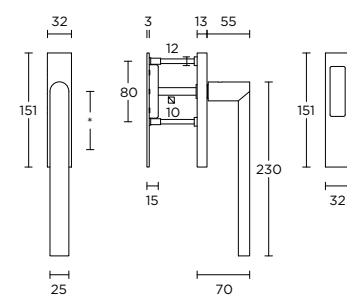

solid cabinet knob

massieve
meubelknop

formani.com/D018

PBI102V

solid front door knob
fixed on rosemassieve voordeurknop
vast op rozet

PBA230

formani.com/D019

single solid internal lift-up sliding
door handle with external flush pull