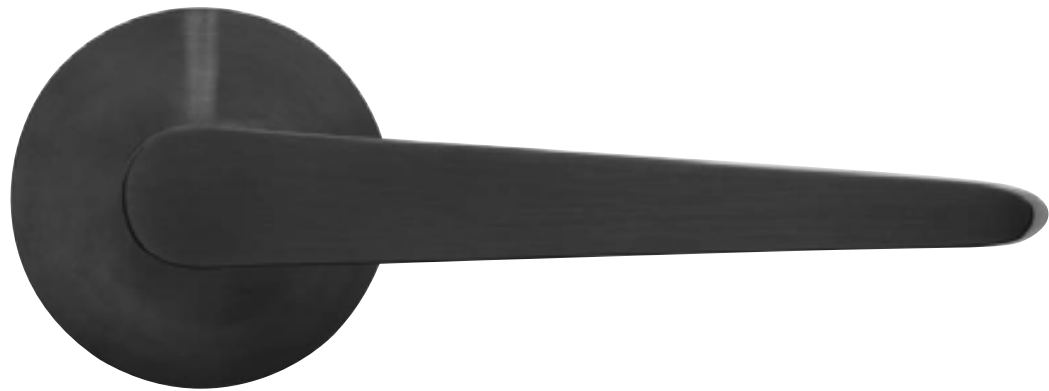

CONE by Osiris Hertman
Go to page 329