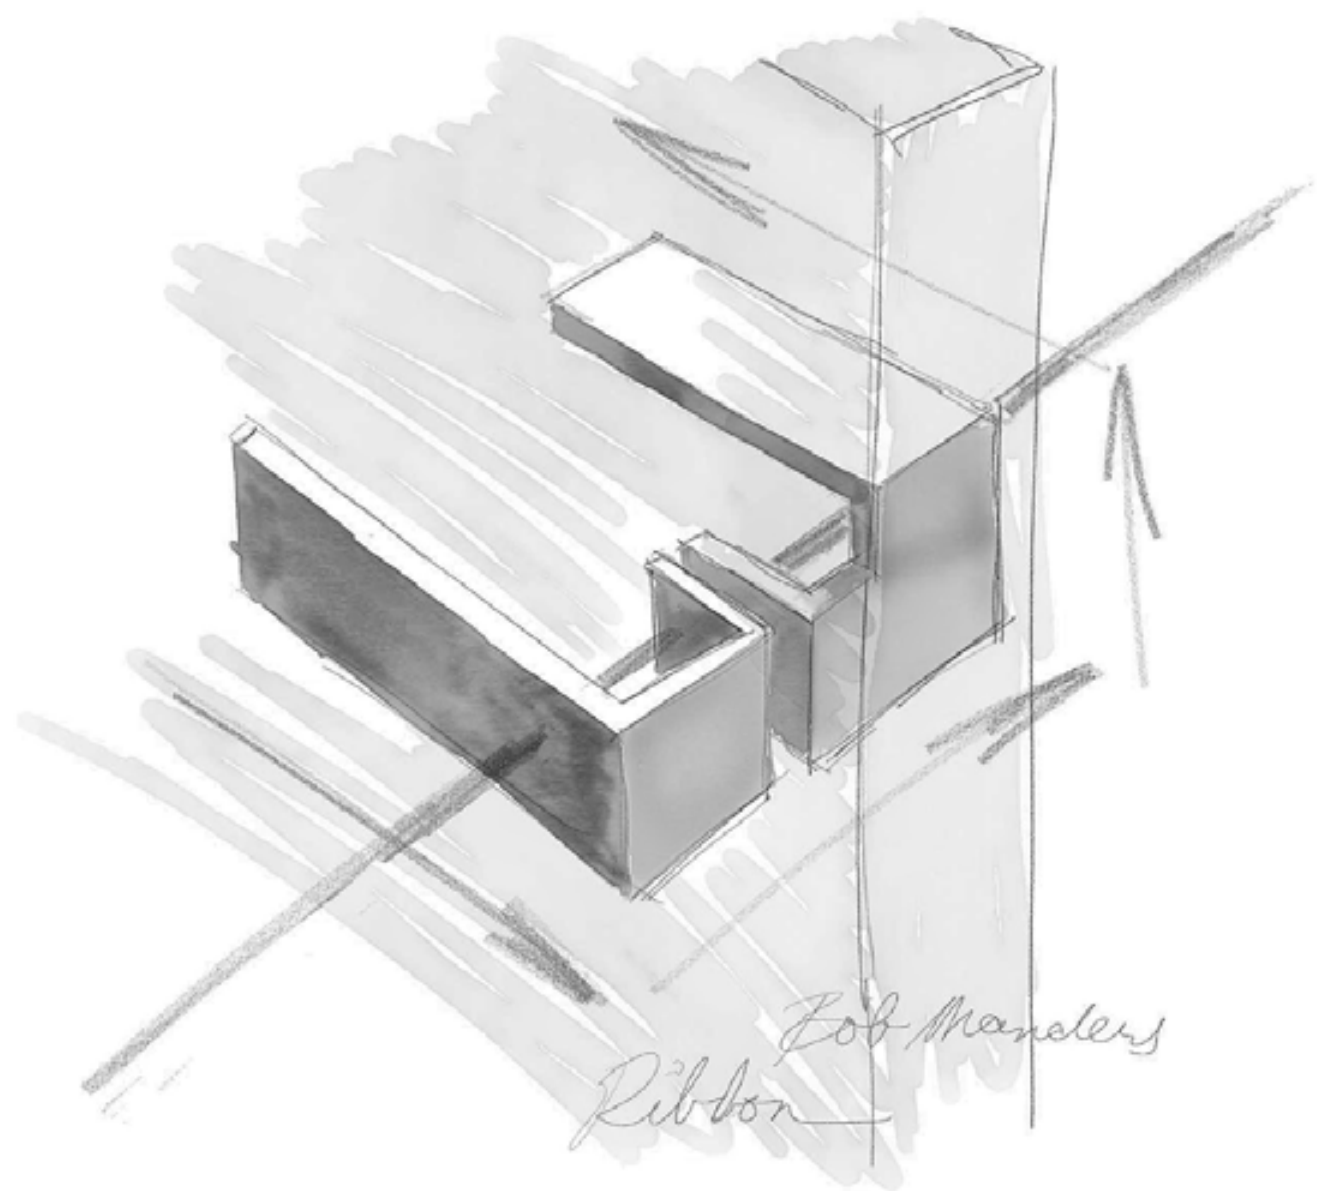

Accessoires

Meubelgrepen 504
Meubelknoppen 504
Hefschuifdeurbeslag 505

RIBBON BM100
satin stainless steel

RIBBON BM100
satin black

RIBBON BM100
satin black

RIBBON BM100
satin black

Waalwijk, the Netherlands