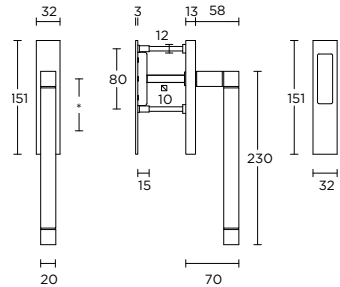

- 1 3
- 4 9

single solid internal lift-up sliding door handle with external flush pull

* blind or Y69

massieve set hefschuifdeurbeslag, inclusief inbouwkom voor buitenzijde

* blind of PC69

more options available:
pricelist or formani.com/005K

LSQ25

formani.com/K089

wall mounted door stop

deurstop wand

- 1 3
- 4

LSQ46

formani.com/K090

floor mounted door stop

deurstop vloer

- 1 3
- 4