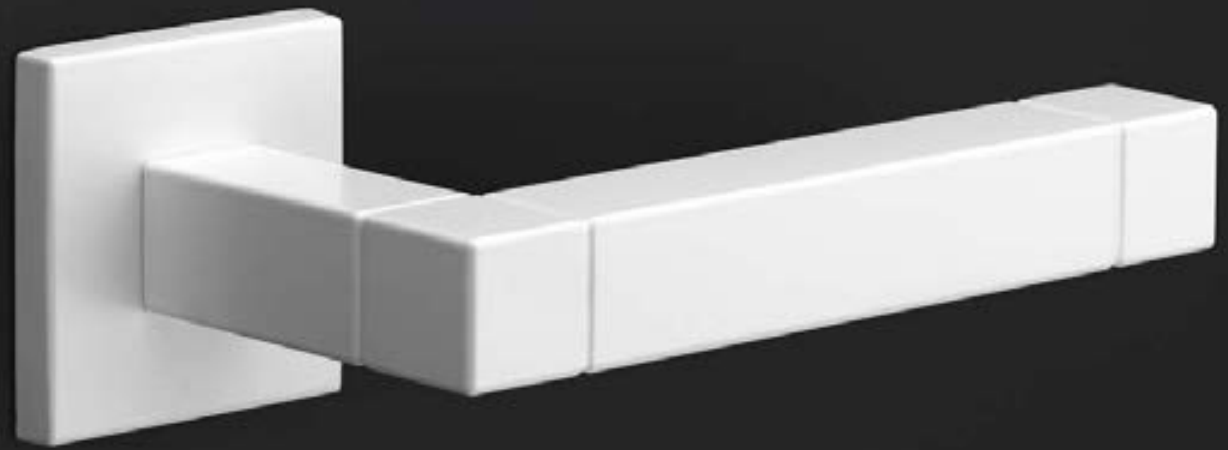

JB

SQUARE JB100
white

SQUARE JB100
satin stainless steel

SQUARE JB100
polished stainless steel

SQUARE JB100
satin black

SQUARE JB100
satin black

SQUARE LSQ2
satin black

Het Gooi, the Netherlands