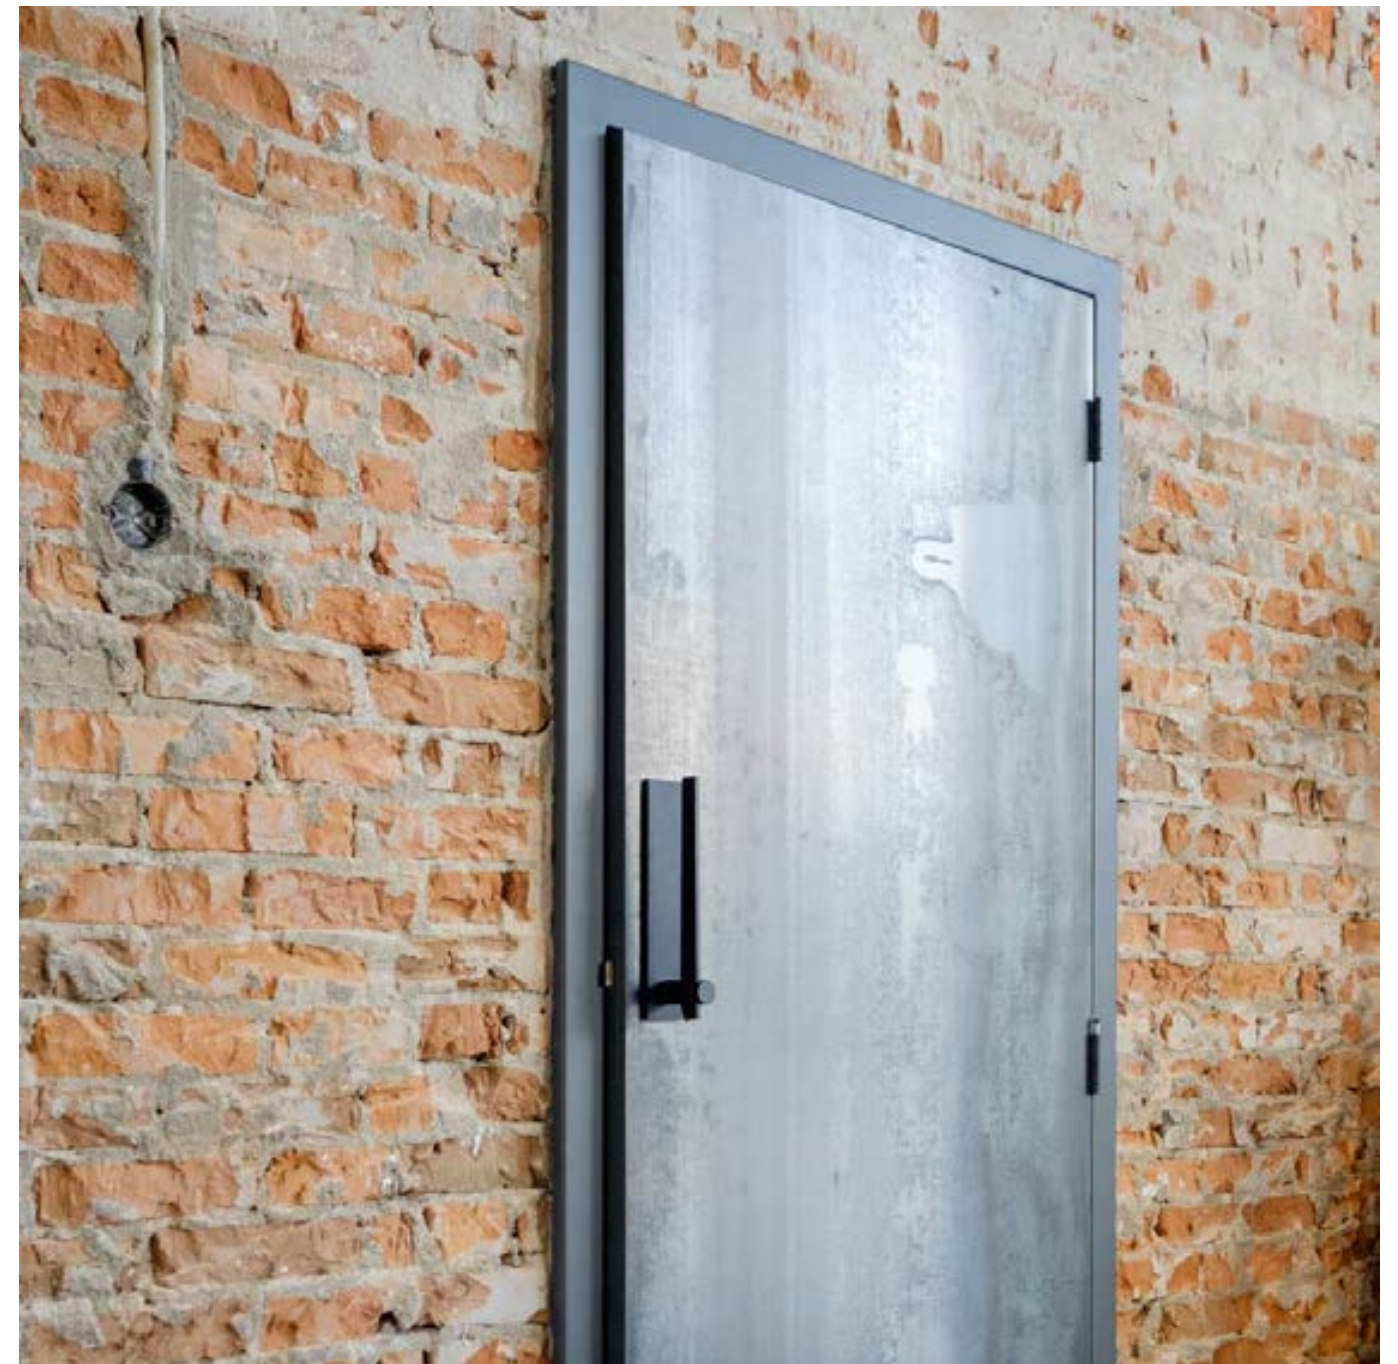

Accessoires

Meubelgrepen 324
Meubelknoppen 324
Inbouwkoppen 324
Hefschuifdeurbeslag 325

TENSE BB100
satin black

TENSE BB100
satin black

TENSE BB100
bronze

Laren, the Netherlands

TENSE reference: Atelier Kabaz architects
Interior design: Bertram Beerbaum, Kabaz architects
Photography: Peter Baas
Product: TENSE BB104 satin black