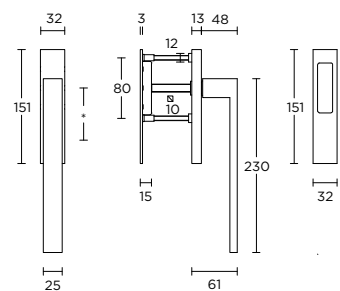

- 1 4
- 5

single solid internal lift-up sliding door handle with external flush pull

* blind or Y69

massieve set hefschuifdeurbeslag inclusief inbouwkom voor buitenzijde

* blind of PC69

more options available:
pricelist or formani.com/005K

- 1 satin stainless steel
- 3 polished stainless steel
- 4 satin black
- 5 PVD satin black
- 9 white