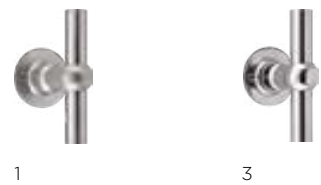

FVT85/40

1

3

formani.com/O001

solid unsprung lever handle attached to rose
ideal lock backset 60mm

massieve deurkruk vast-draaibaar ongeveer op rozet
ideale doormaat slot 60mm

more options available:
pricelist or formani.com/O010