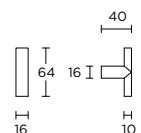

solid cabinet knob

massieve
meubelknop

formani.com/D018

PBI102V

solid front door knob
fixed on rosemassieve voordeurknop
vast op rozet

PBA230

formani.com/D019

single solid internal lift-up sliding
door handle with external flush pull