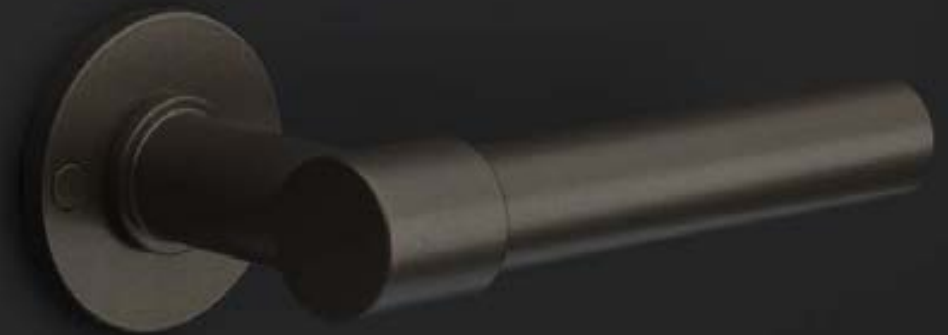

Panton.

ONE PBL20XL/50
satin black

ONE PBL20XL/50
bronze

ONE PBL20XL/50
PVD satin black

ONE PBL20XL/50
PVD satin gold

ONE PBL20XL/50
white

ONE PBL20XL/50
satin stainless steel

Restaurant Noma 2.0