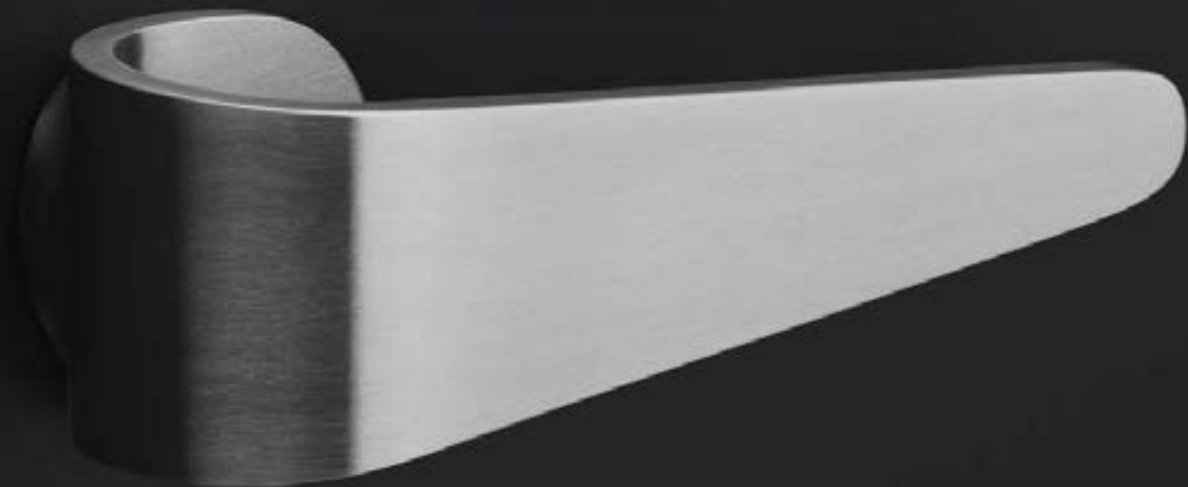

Go to page 507

Mathieu Bruls

“In appearance EDGY shows what it does; while handling, she feels like another body.”

Maastricht, the Netherlands

Design philosophy: “Go with the flow, knowing when to go against it.”