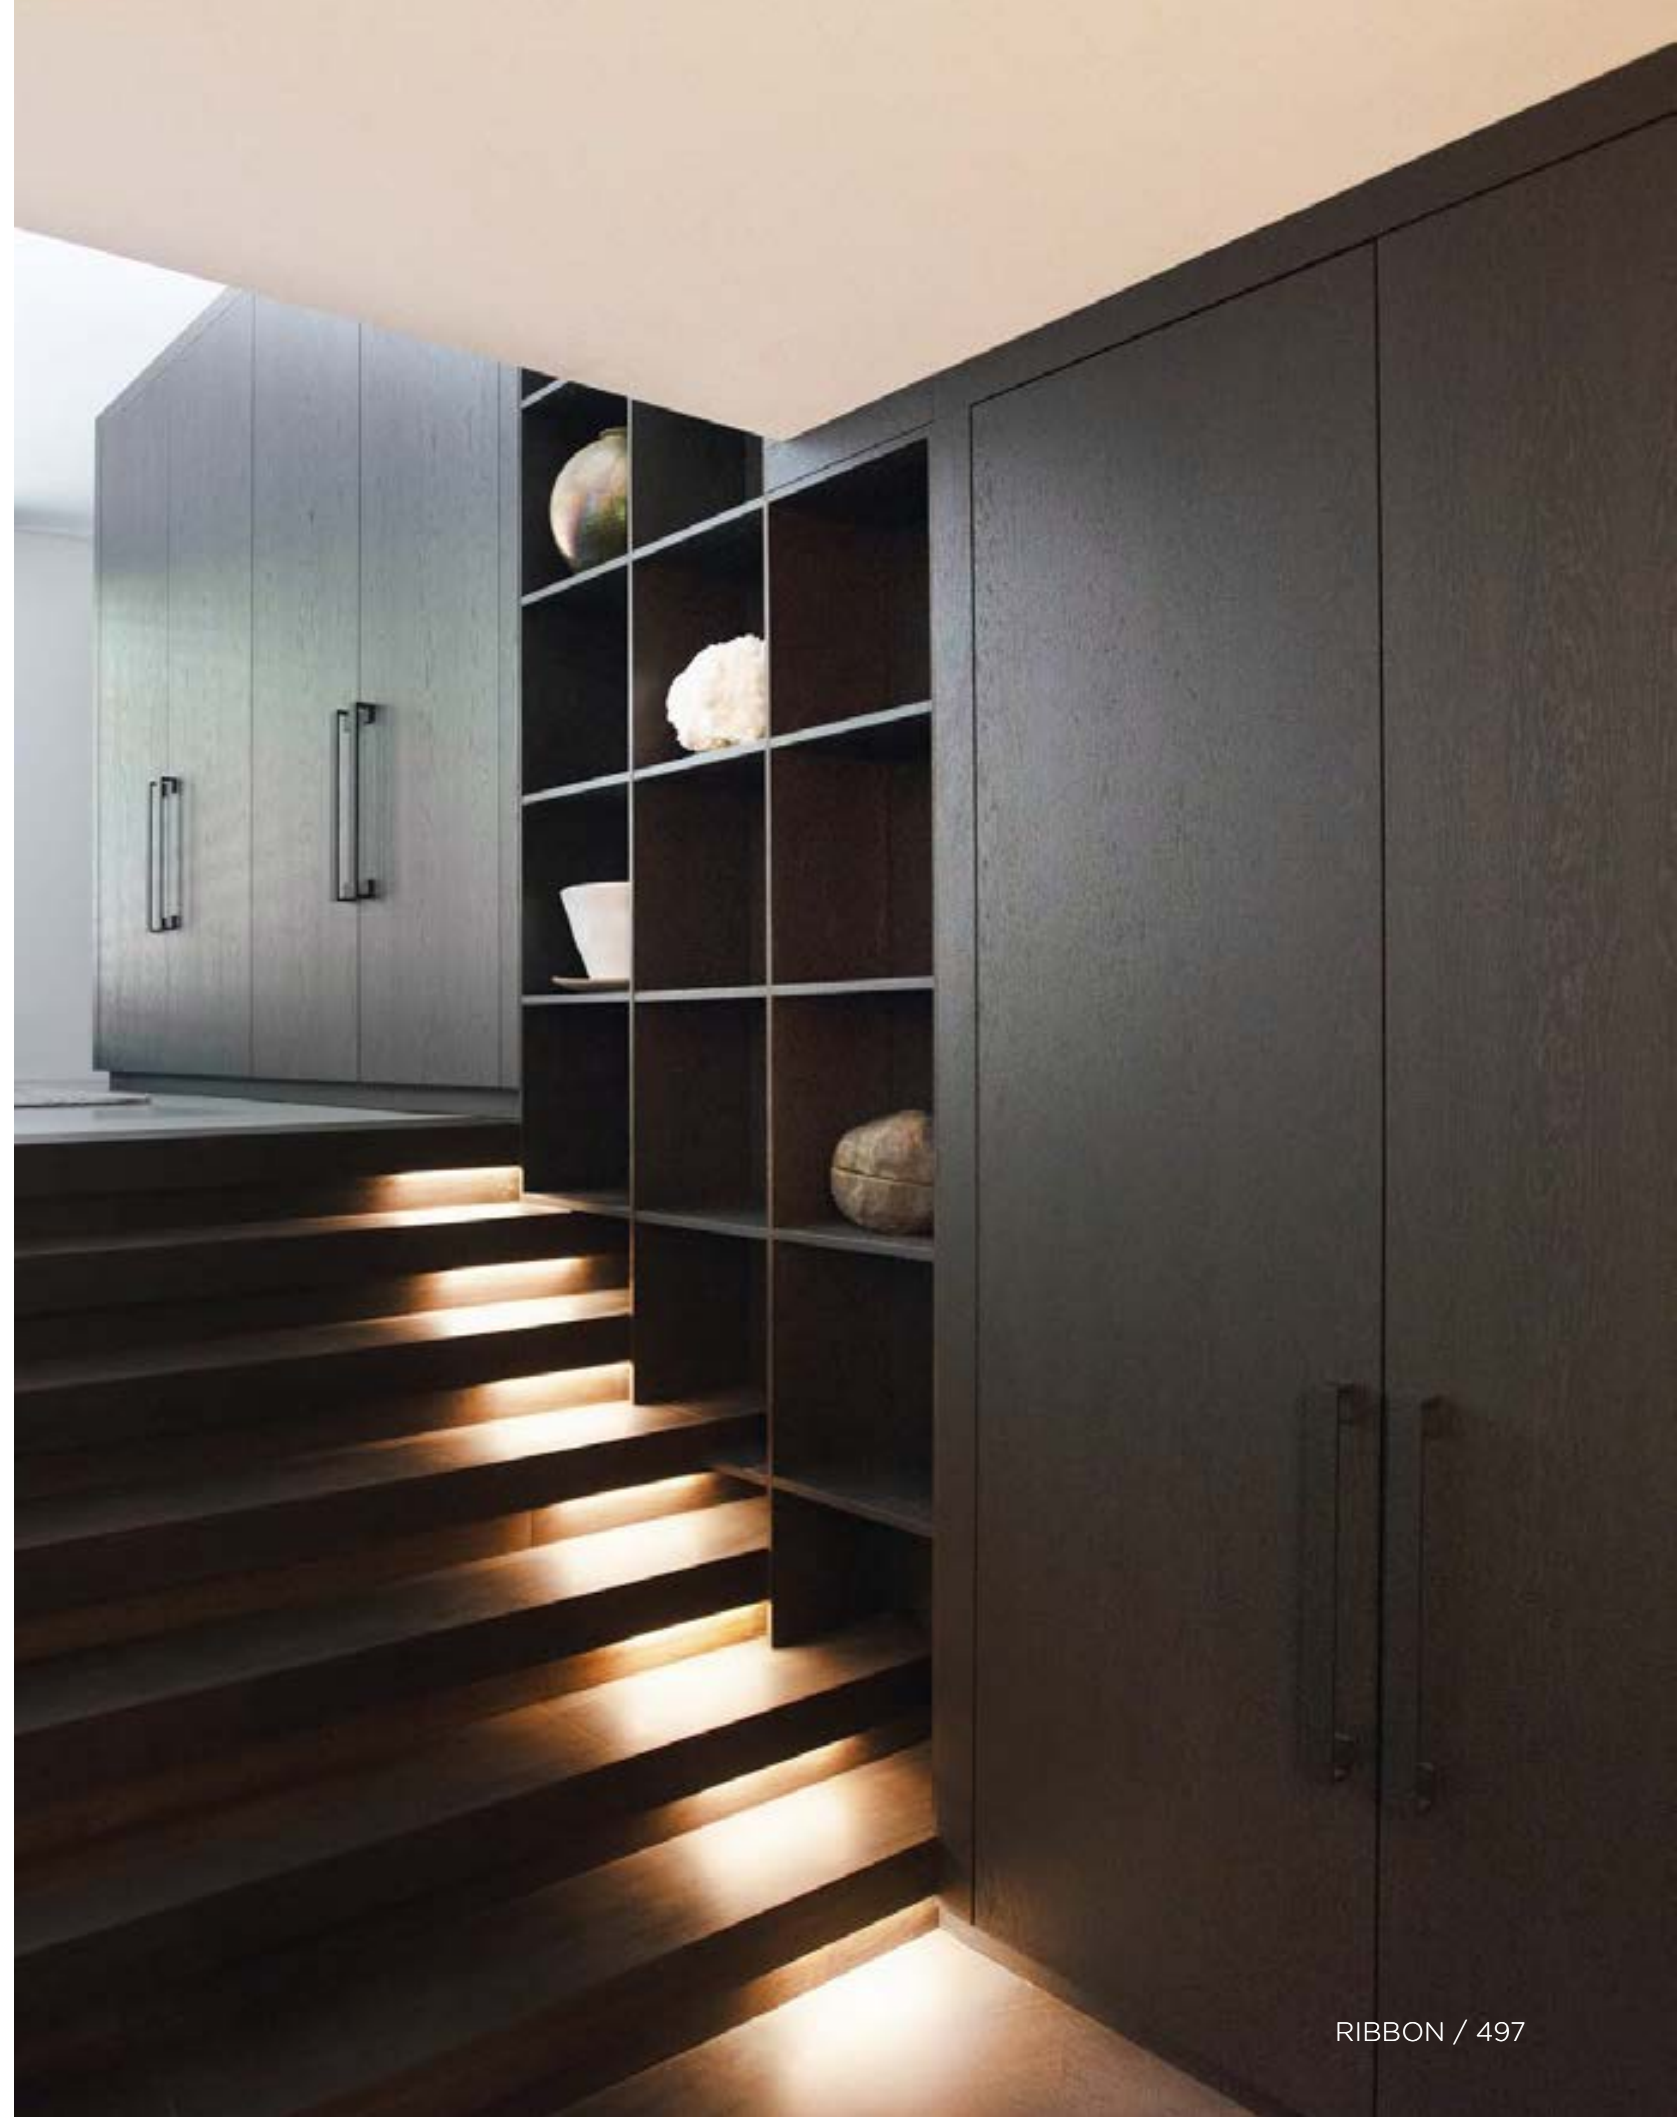

Waalwijk, the Netherlands

RIBBON reference: Private residence

Interior design: Bob Manders Architecture

Photography: Jurrit van der Waal (left), Jeroen Pulles (right)

Product: RIBBON BM101 satin black (left), RIBBON BM500 satin black (right)