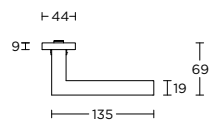

LB2-19P13SFC LB2-19P13N* LB2-19P13Y* LB2-19P13WC*

sprung lever handle attached to plate with metal sub-rose

* state distance on order

deurkruk vast-draaibaar met metalen onderconstructie geveerd op schild

* afstand opgeven bij bestelling

more options available: pricelist or formani.com/001Q