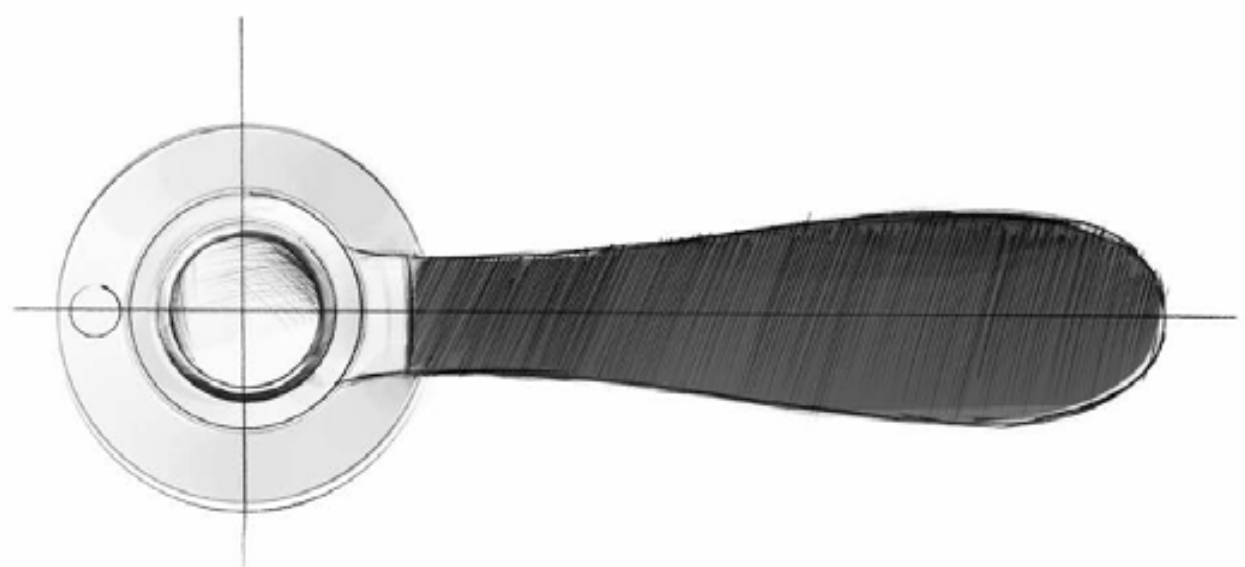

Accessoires

Meubelknoppen

430
431

432

433
433

433

BOSCO LZ100
satin stainless steel/satin black

BOSCO LZ100MA
polished stainless steel/carrara marble