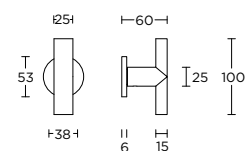

solid cabinet knob

massieve
meubelknop

formani.com/D018

PBI102V

solid front door knob
fixed on rosemassieve voordeurknop
vast op rozet

PBA230

formani.com/D019

single solid internal lift-up sliding
door handle with external flush pull