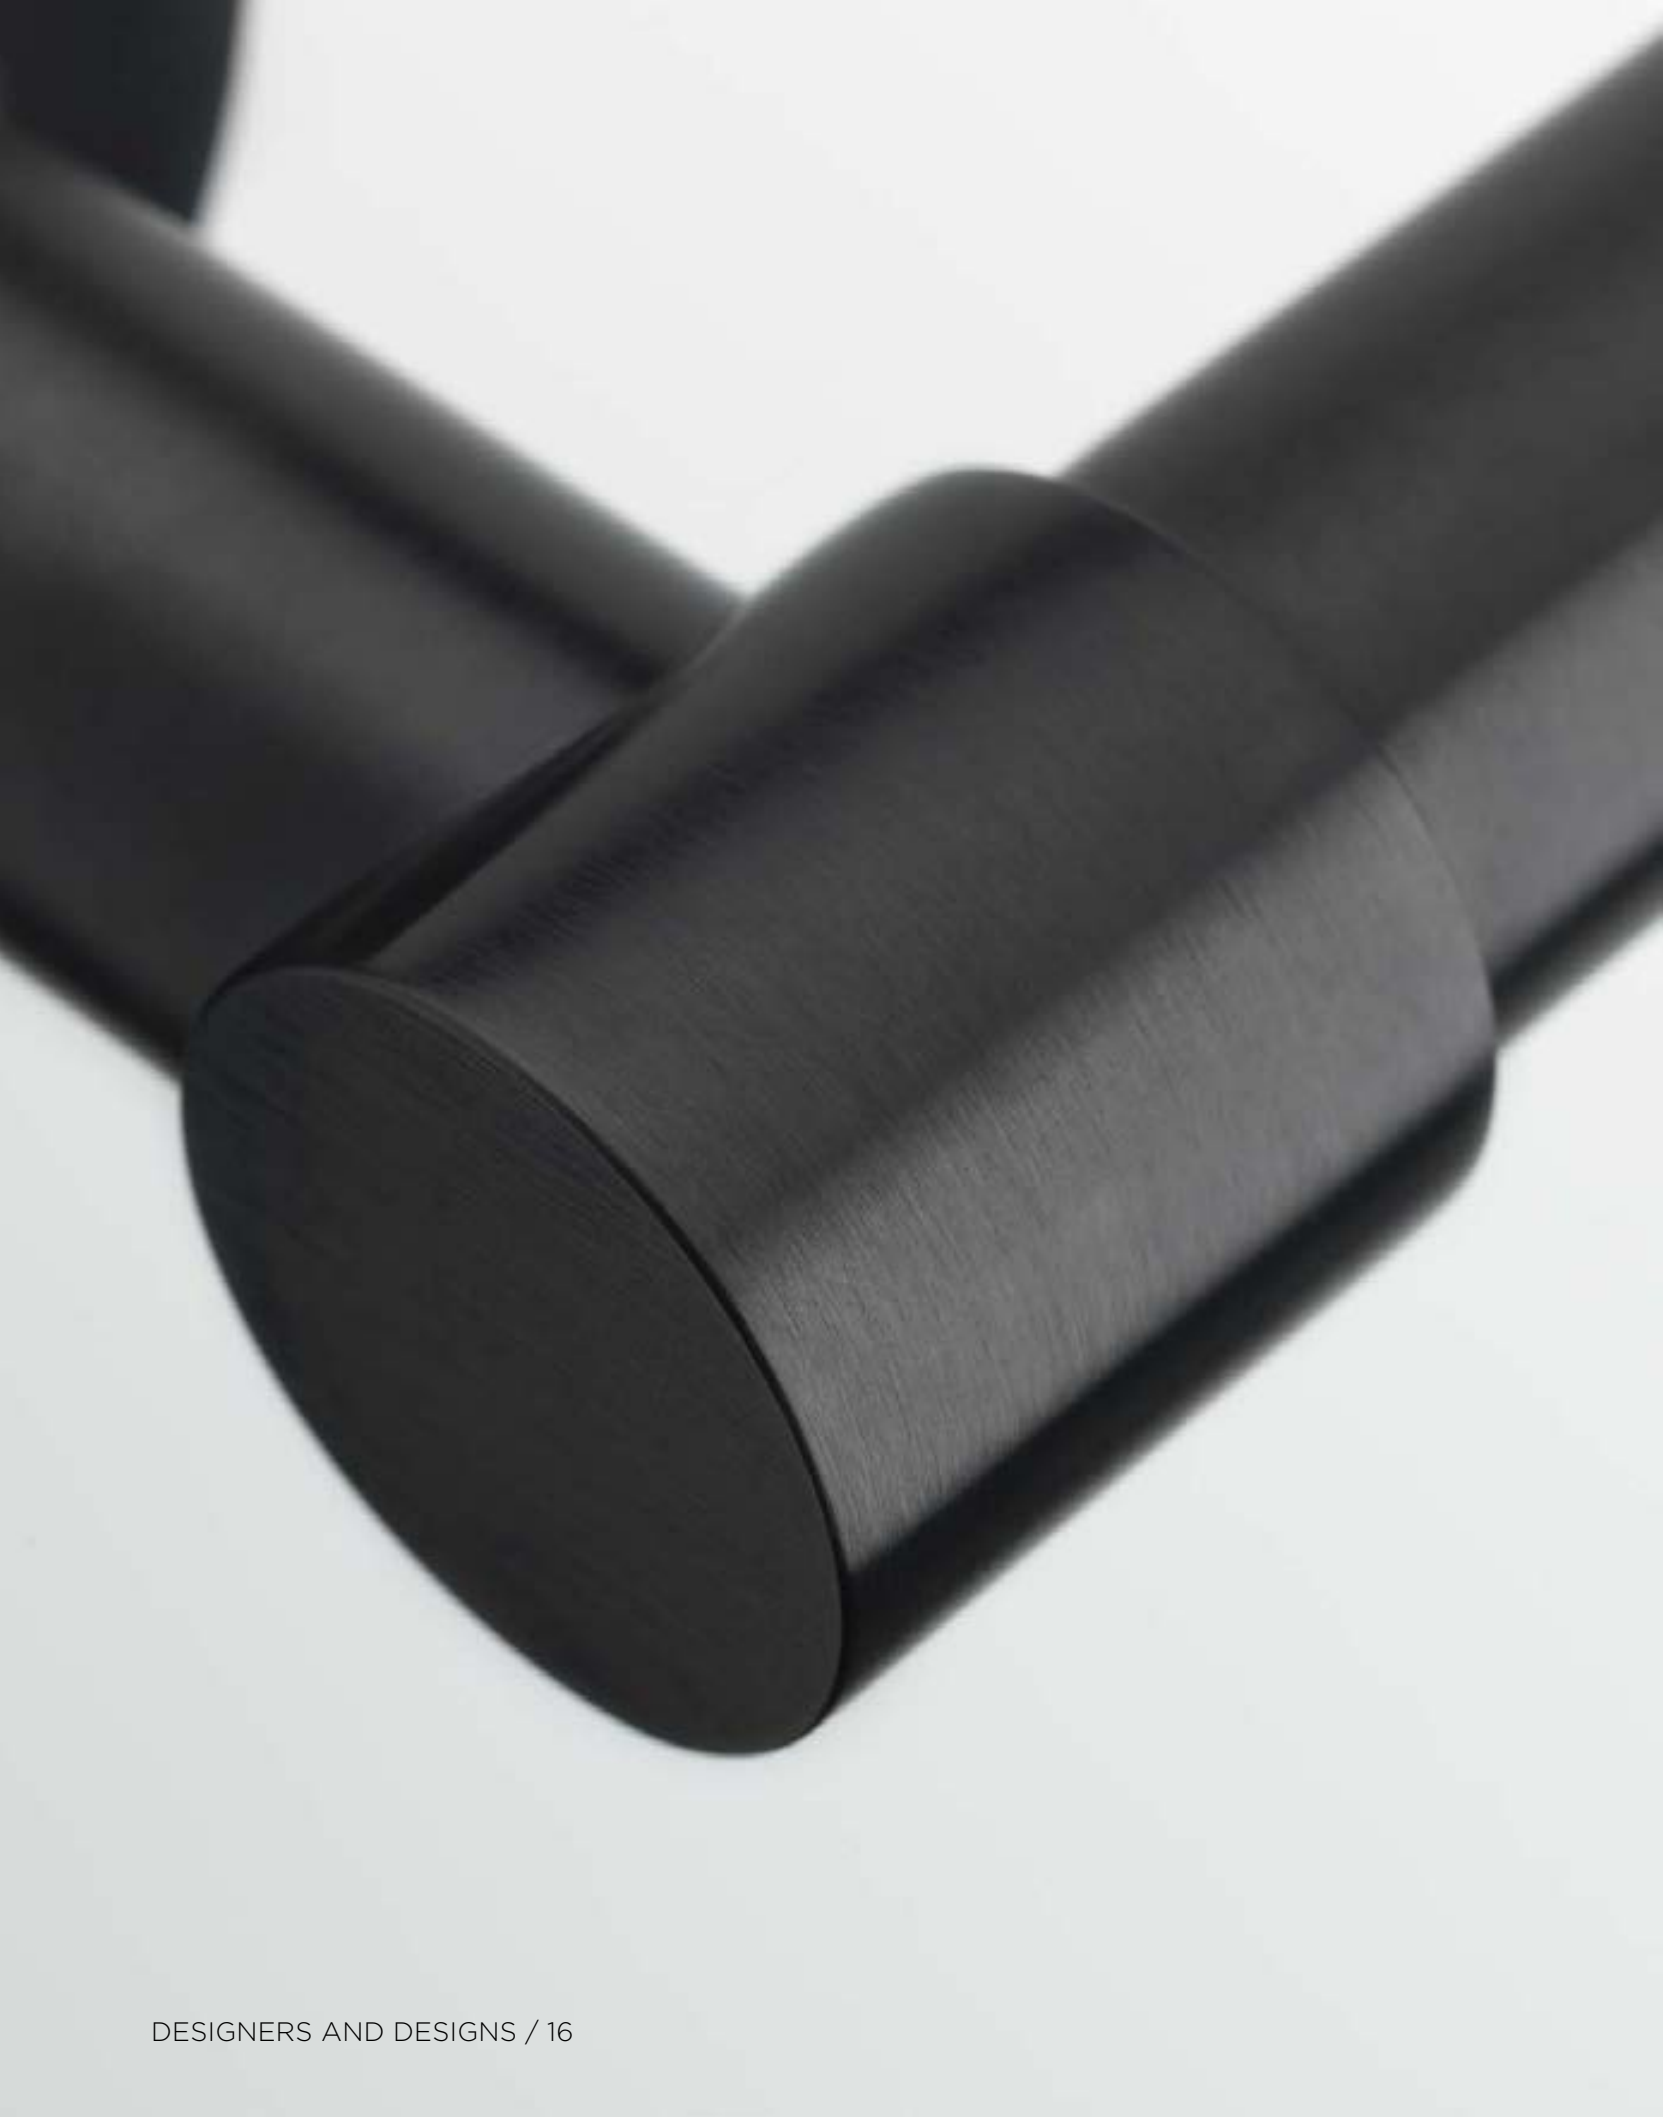

ONE by Piet Boon
Go to page 79