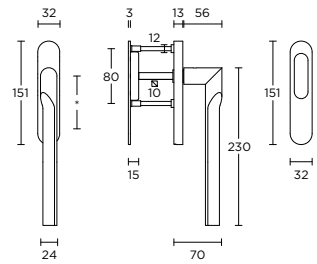

single solid internal lift-up sliding door handle with external flush pull

* blind or Y69

massieve set hefschuifdeurbeslag inclusief inbouwkom voor buitenzijde

* blind of PC69

more options available:
[pricelist](#) or formani.com/O01R