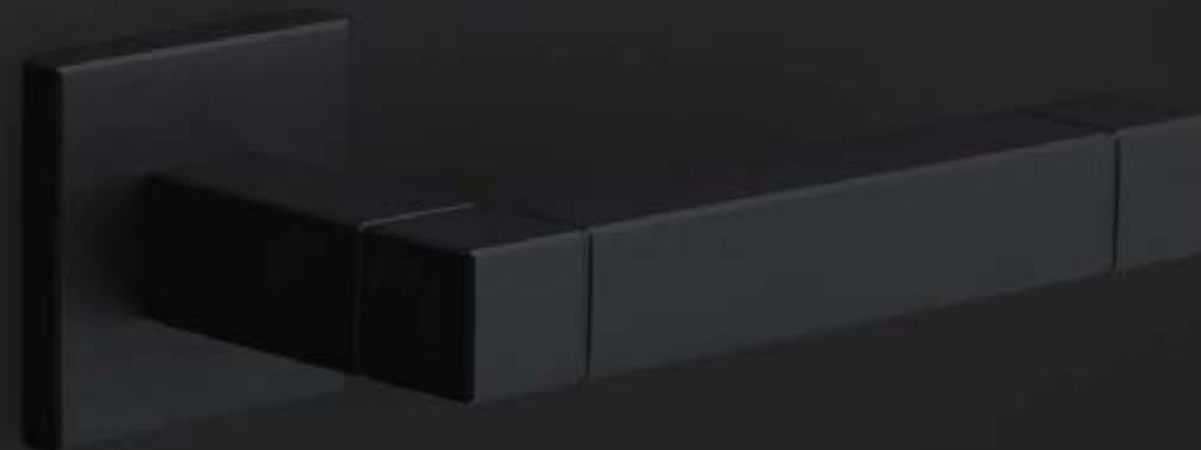

JB

SQUARE JB100
white

SQUARE JB100
satin stainless steel

SQUARE JB100
polished stainless steel

SQUARE JB100
satin black

SQUARE JB100
satin black

SQUARE LSQ2
satin black

Het Gooi, the Netherlands