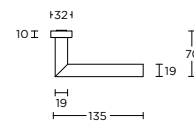

double sprung lever handle attached to rose with metal sub-rose

deurkruk vast-draaibaar dubbel geveerd op rozet met metalen onderconstructie

- LSQBN32
- LSQBY32
- LSQB32