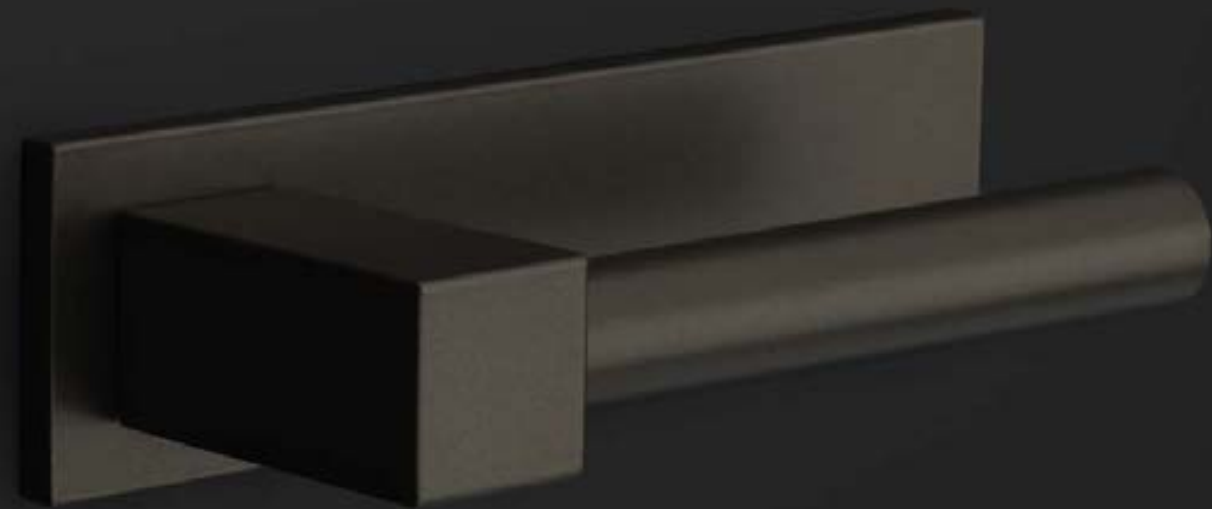

BOBBY by Eric Kuster

Go to page 355