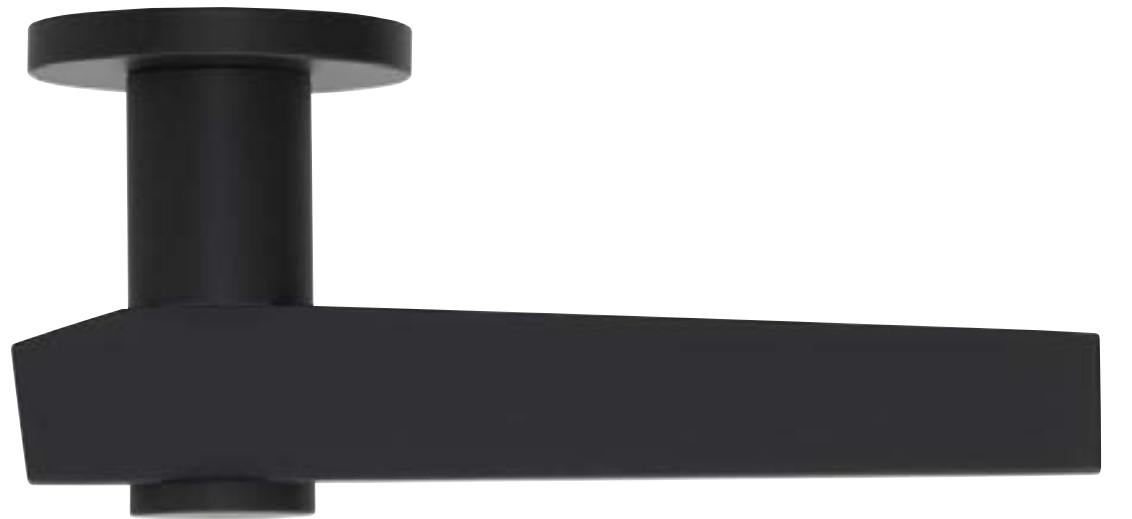

Accessoires

Meubelgrepen 324
Meubelknoppen 324
Inbouwkoppen 324
Hefschuifdeurbeslag 325

TENSE BB100
satin black

TENSE BB100
satin black

TENSE BB100
bronze

Laren, the Netherlands

TENSE reference: Atelier Kabaz architects
Interior design: Bertram Beerbaum, Kabaz architects
Photography: Peter Baas
Product: TENSE BB104 satin black