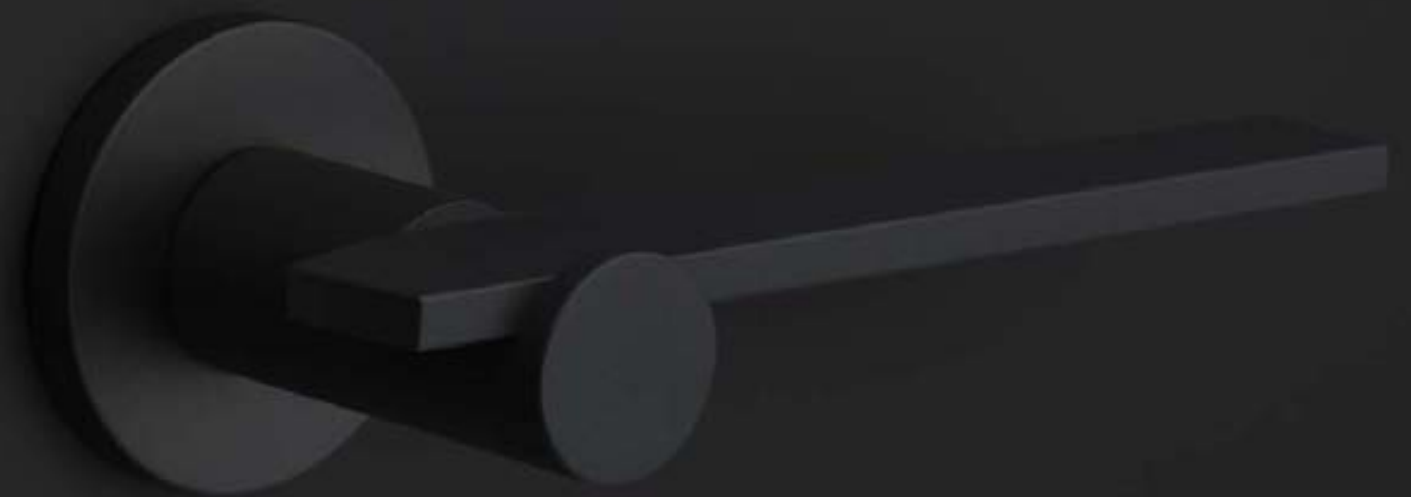

Designed for FORMANI: TENSE

Design award: German Design Award 2016

Photography: Ewoud Rooks

Osiris Hertman

“A door handle is the crowning jewel of your home – it’s always there, always visible. We’ve chosen a clear, sturdy design with a conical shape and removed the rosette by concealing the technology in the cone section.”