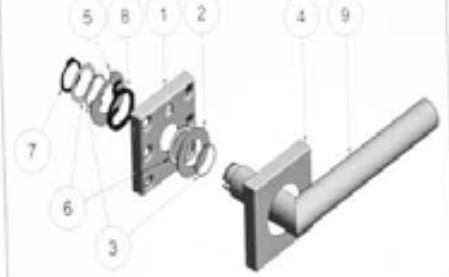

Pos.	Part Number	Description	Material
1	10000000000000000000	ROSE	ALUMINUM
2	10000000000000000000	ROSE	ALUMINUM
3	10000000000000000000	ROSE	ALUMINUM
4	10000000000000000000	ROSE	ALUMINUM
5	10000000000000000000	ROSE	ALUMINUM
6	10000000000000000000	ROSE	ALUMINUM
7	10000000000000000000	ROSE	ALUMINUM
8	10000000000000000000	ROSE	ALUMINUM
9	10000000000000000000	ROSE	ALUMINUM

FORMANI

BASICS LBII-19 BSQ