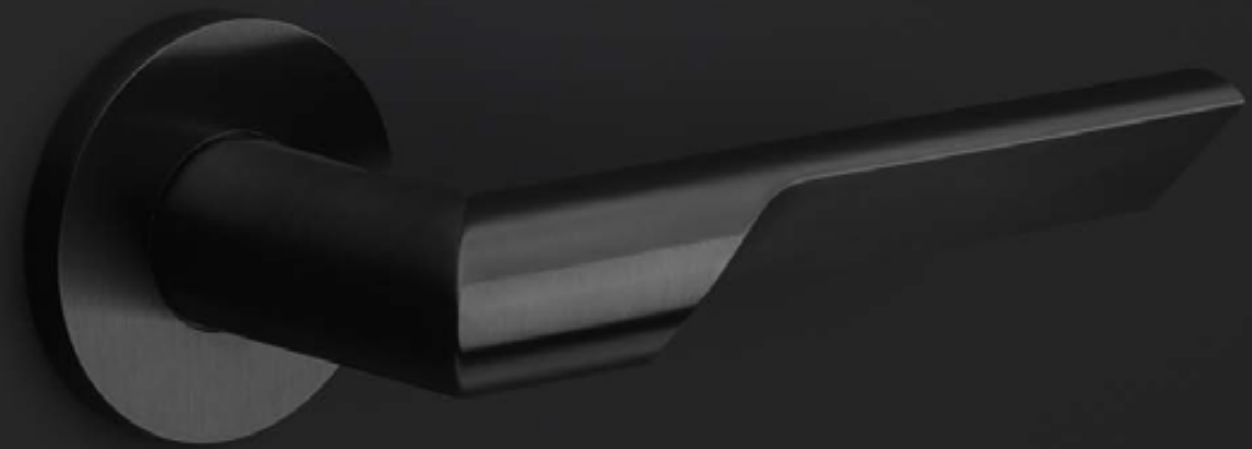

Product Design
Consultant

Gensler

RIVIO

Go to page 225